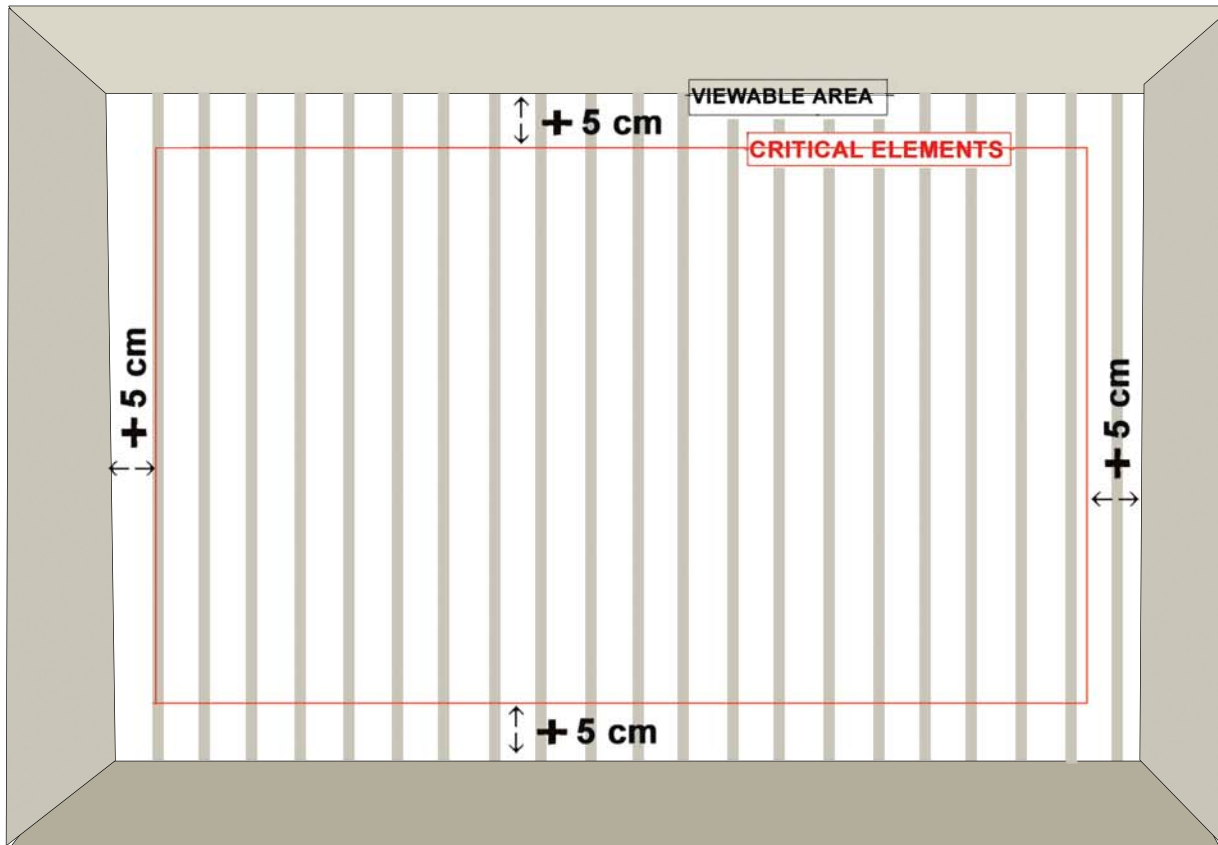

Trivision 3m (H) x 4m (W)

Important Notes: Billboard Size 3.00m (H) x 4.00m (W)

Viewable Area 3.00m (H) x 4.00m (W)

Do not extend any letter writing outside the 2.90m (H) x 3.90m (W)

Files to be submitted to us in electronic format